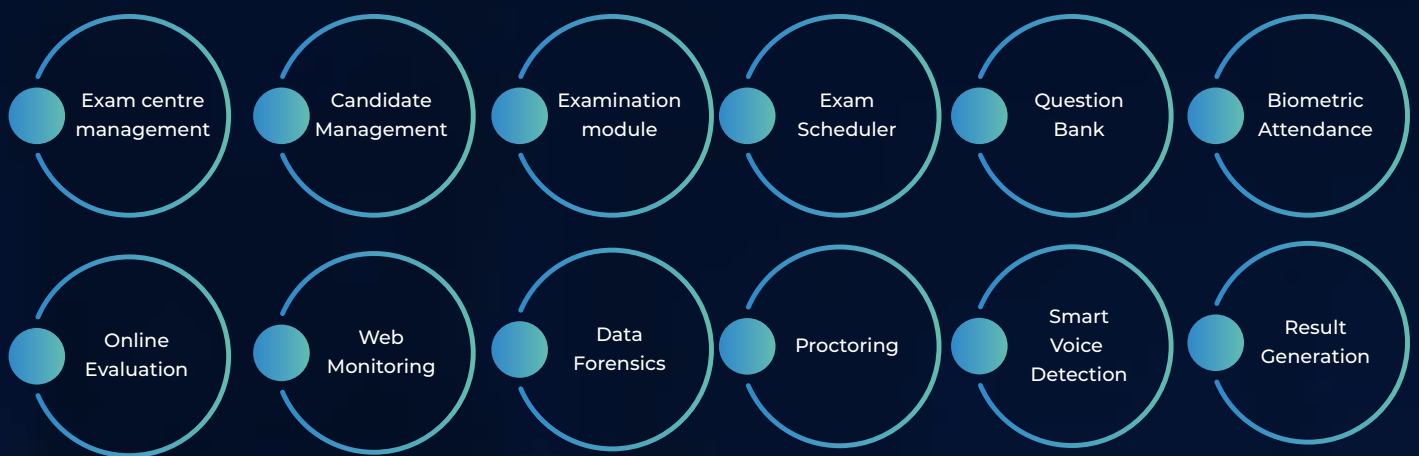

PRODUCTS

Online Examination Solution

Full-suite AI powered online examination solution, equipped with an interactive web portal, capable of managing the complete online examination process from generating question bank to conducting examination followed up with result publishing.

Product Features :-