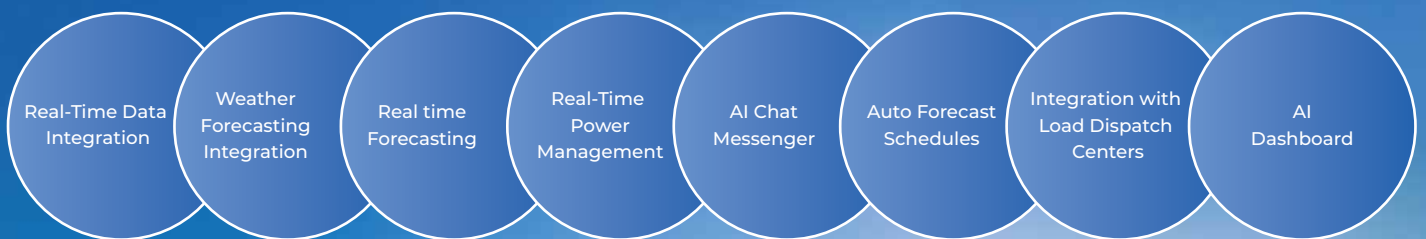

PRODUCTS

Renewable Energy Forecasting Solution

REDFx is an AI-powered forecasting tool that delivers precise solar, wind, and weather data to optimise energy strategies, reduce costs, and enhance grid reliability. It offers real-time alerts, custom scheduling, and supports short-term, medium-term, and long-term forecasting by considering multiple parameters such as weather, humidity, temperature, and wind speed. Our tool also features an integrated AI chat messenger for real-time updates, ensuring seamless operation. With unique capabilities like customised AI models, satellite image integration for enhanced weather accuracy, real-time data tracking, and detailed reports for comprehensive analysis, REDFx stands out as a powerful solution. Backed by over 31 GW of forecasting experience across international and Indian projects, Kreate Technologies is a trusted leader in the field.

Product Features :-